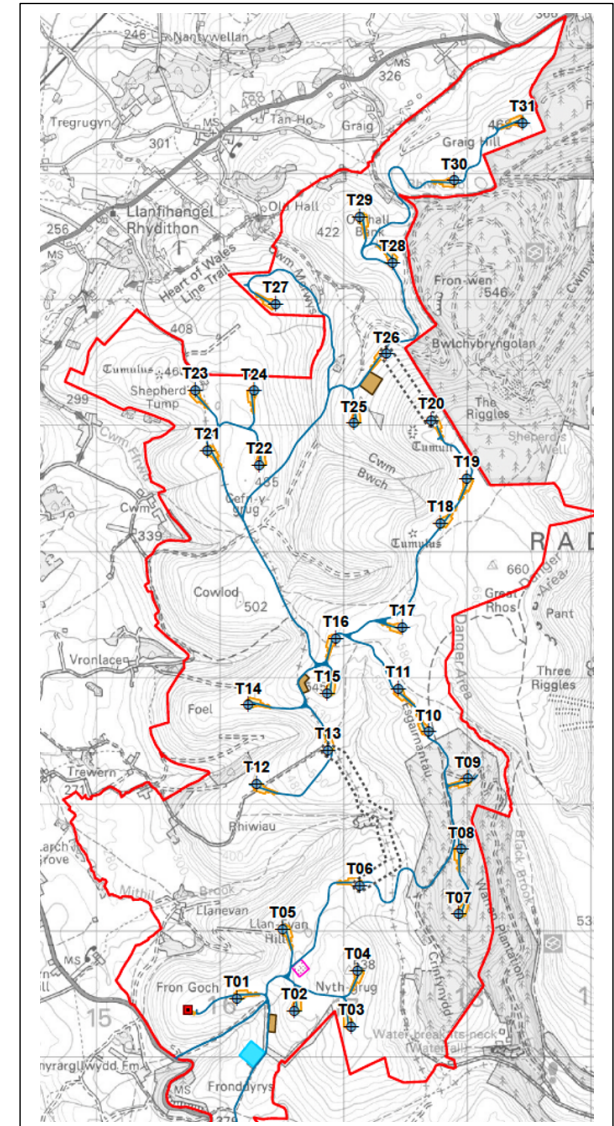

CPRW: NANT MITHIL (BUTE'S RADNOR FOREST WIND ENERGY PARK) *your DAILY DOSE no 12.and how to find it :*

*How did they get to this? See: <https://nantmithilenergypark.wales/environmental-statement/chapter-3>
It was "Fron Goch" in 2021, "Nant Mithil" by 2023, "Nant Mithil" with 17 miles of tracks and more in 2024.*

FRON GOCH (FROM BAT SURVEY P52) 39 turbines

SCOPING LAYOUT 36 turbines

CONSULTATION LAYOUT 31 turbines