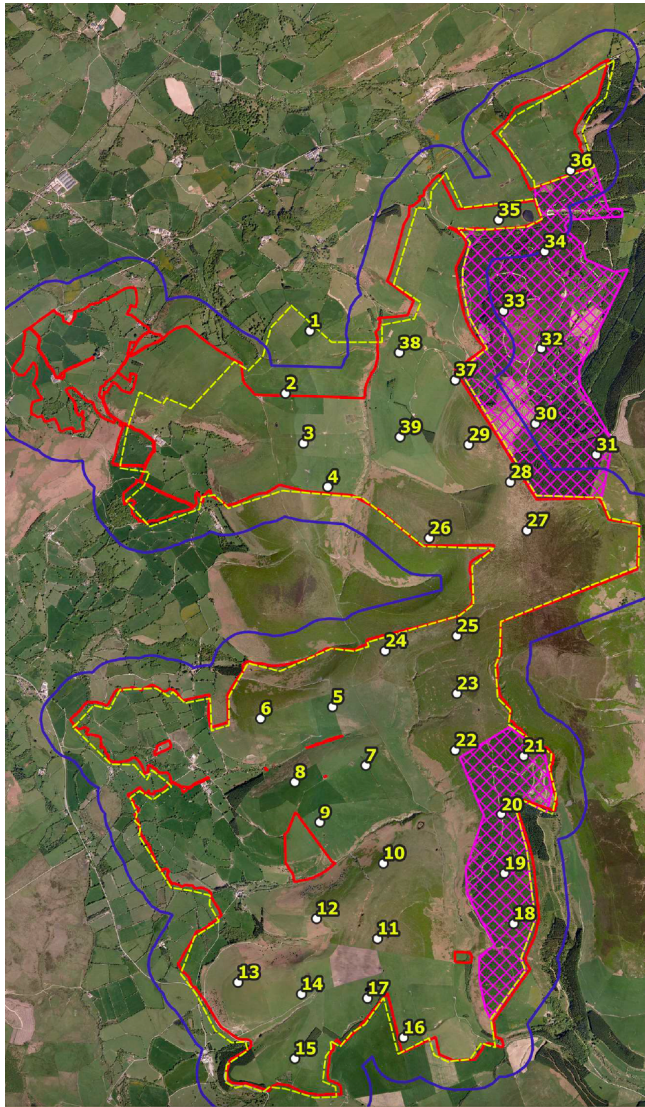

CPRW: NANT MITHIL (BUTE'S RADNOR FOREST WIND ENERGY PARK) *your DAILY DOSE no 12.and how to find it :*

*How did they get to this? See: <https://nantmithilenergypark.wales/environmental-statement/chapter-3>
It was "Fron Goch" in 2021, "Nant Mithil" by 2023, "Nant Mithil" with 17 miles of tracks and more in 2024.*

FRON GOCH (FROM BAT SURVEY P52) 39 turbines

SCOPING LAYOUT 36 turbines

CONSULTATION LAYOUT 31 turbines