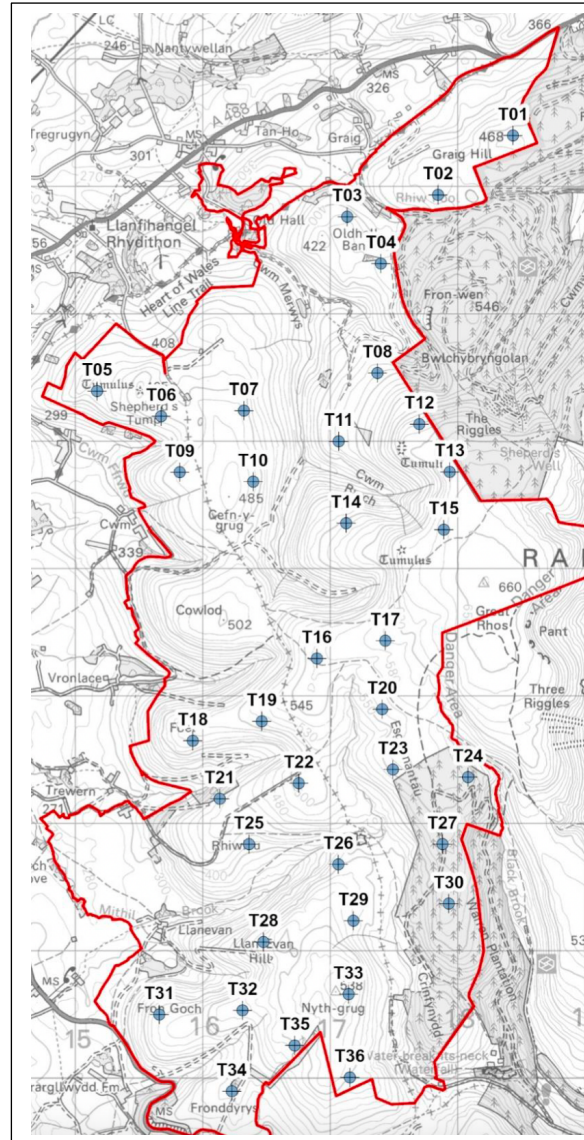

CPRW: NANT MITHIL (BUTE'S RADNOR FOREST WIND ENERGY PARK) *your DAILY DOSE no 12.and how to find it :*

*How did they get to this? See: <https://nantmithilenergypark.wales/environmental-statement/chapter-3>
It was "Fron Goch" in 2021, "Nant Mithil" by 2023, "Nant Mithil" with 17 miles of tracks and more in 2024.*

FRON GOCH (FROM BAT SURVEY P52) 39 turbines

SCOPING LAYOUT 36 turbines

CONSULTATION LAYOUT 31 turbines