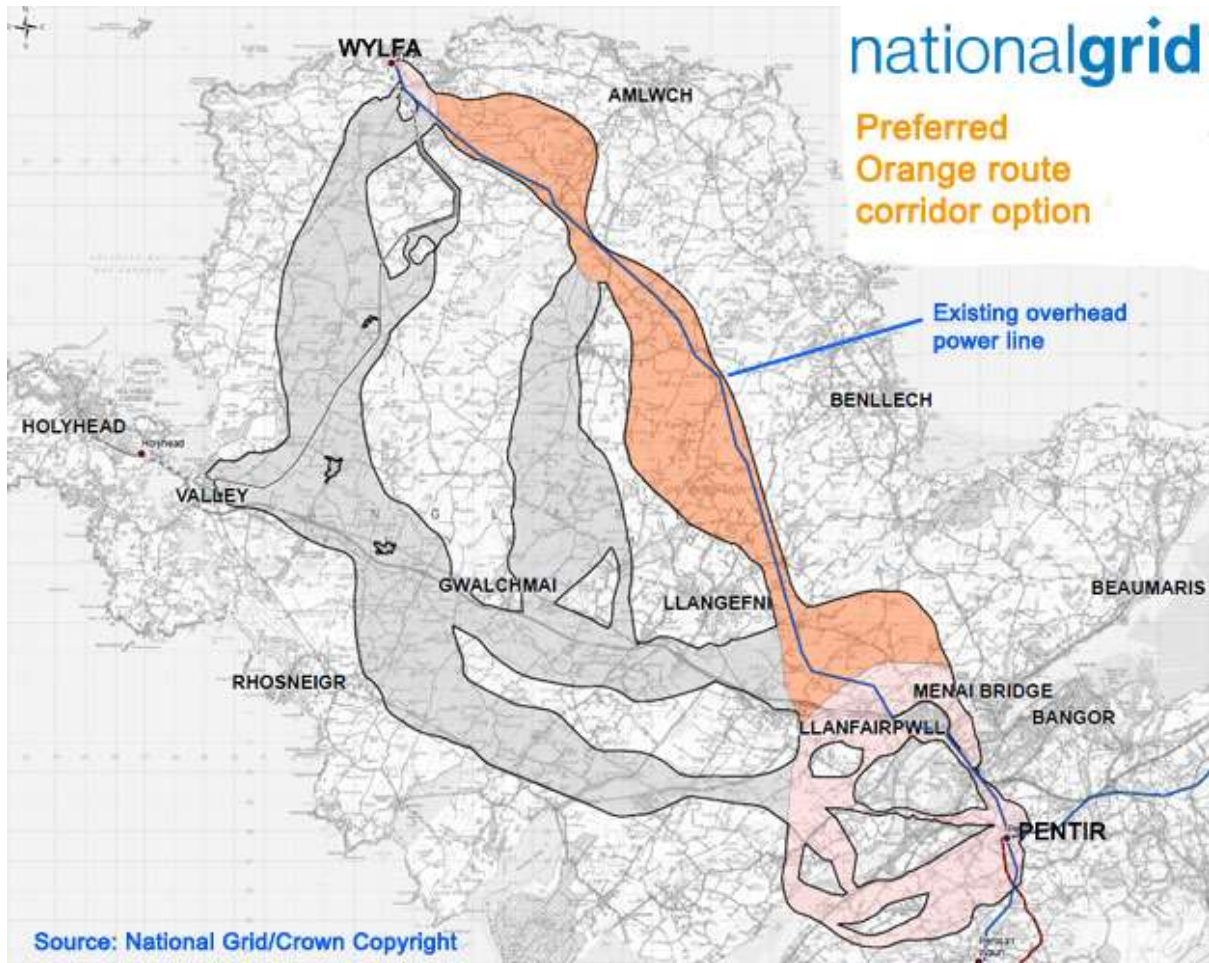

National Grid Transmission route proposals across Anglesey

The final details of the exact route is yet to be determined - the blue line is the current pylon route See <http://www.bbc.co.uk/news/uk-wales-north-west-wales>